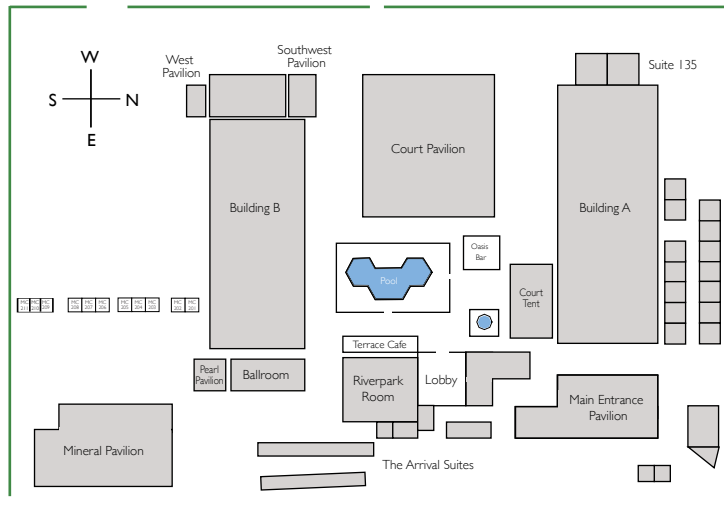

Jan 27 - Feb 8 2022

Mineral Canopies

The Mineral Canopies features 12 tents and has some of the finest mineral specimens in Tucson. Located West of the Mineral Pavilions The Mineral Canopies are highly visible, and a prime destination for our show's mineral specimen buyers.