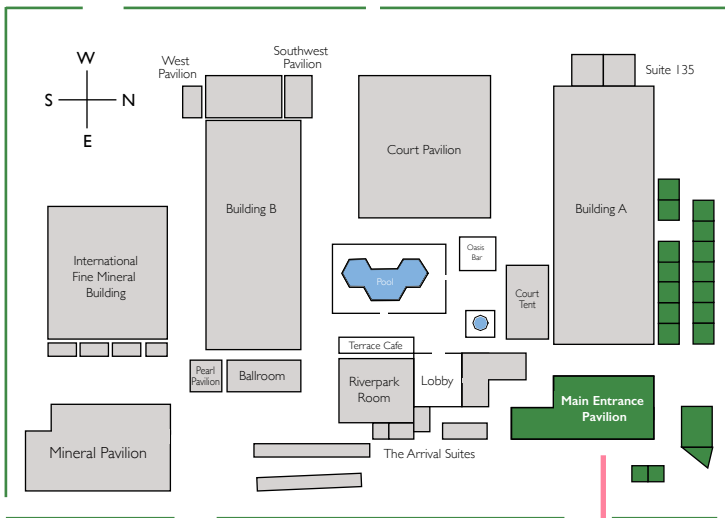

Pueblo
GEM & MINERAL SHOW

Jan 27 - Feb 8 2022

Main Entrance Pavilion

The Main Entrance Pavilion is an open air structure with a carpeted wood floor, with dealers engaged in wholesale and retail business. The pavilion faces the street and is the first destination for many of our show's buyers.

FOOD TRUCKS

LOADING ONLY

LOADING ONLY