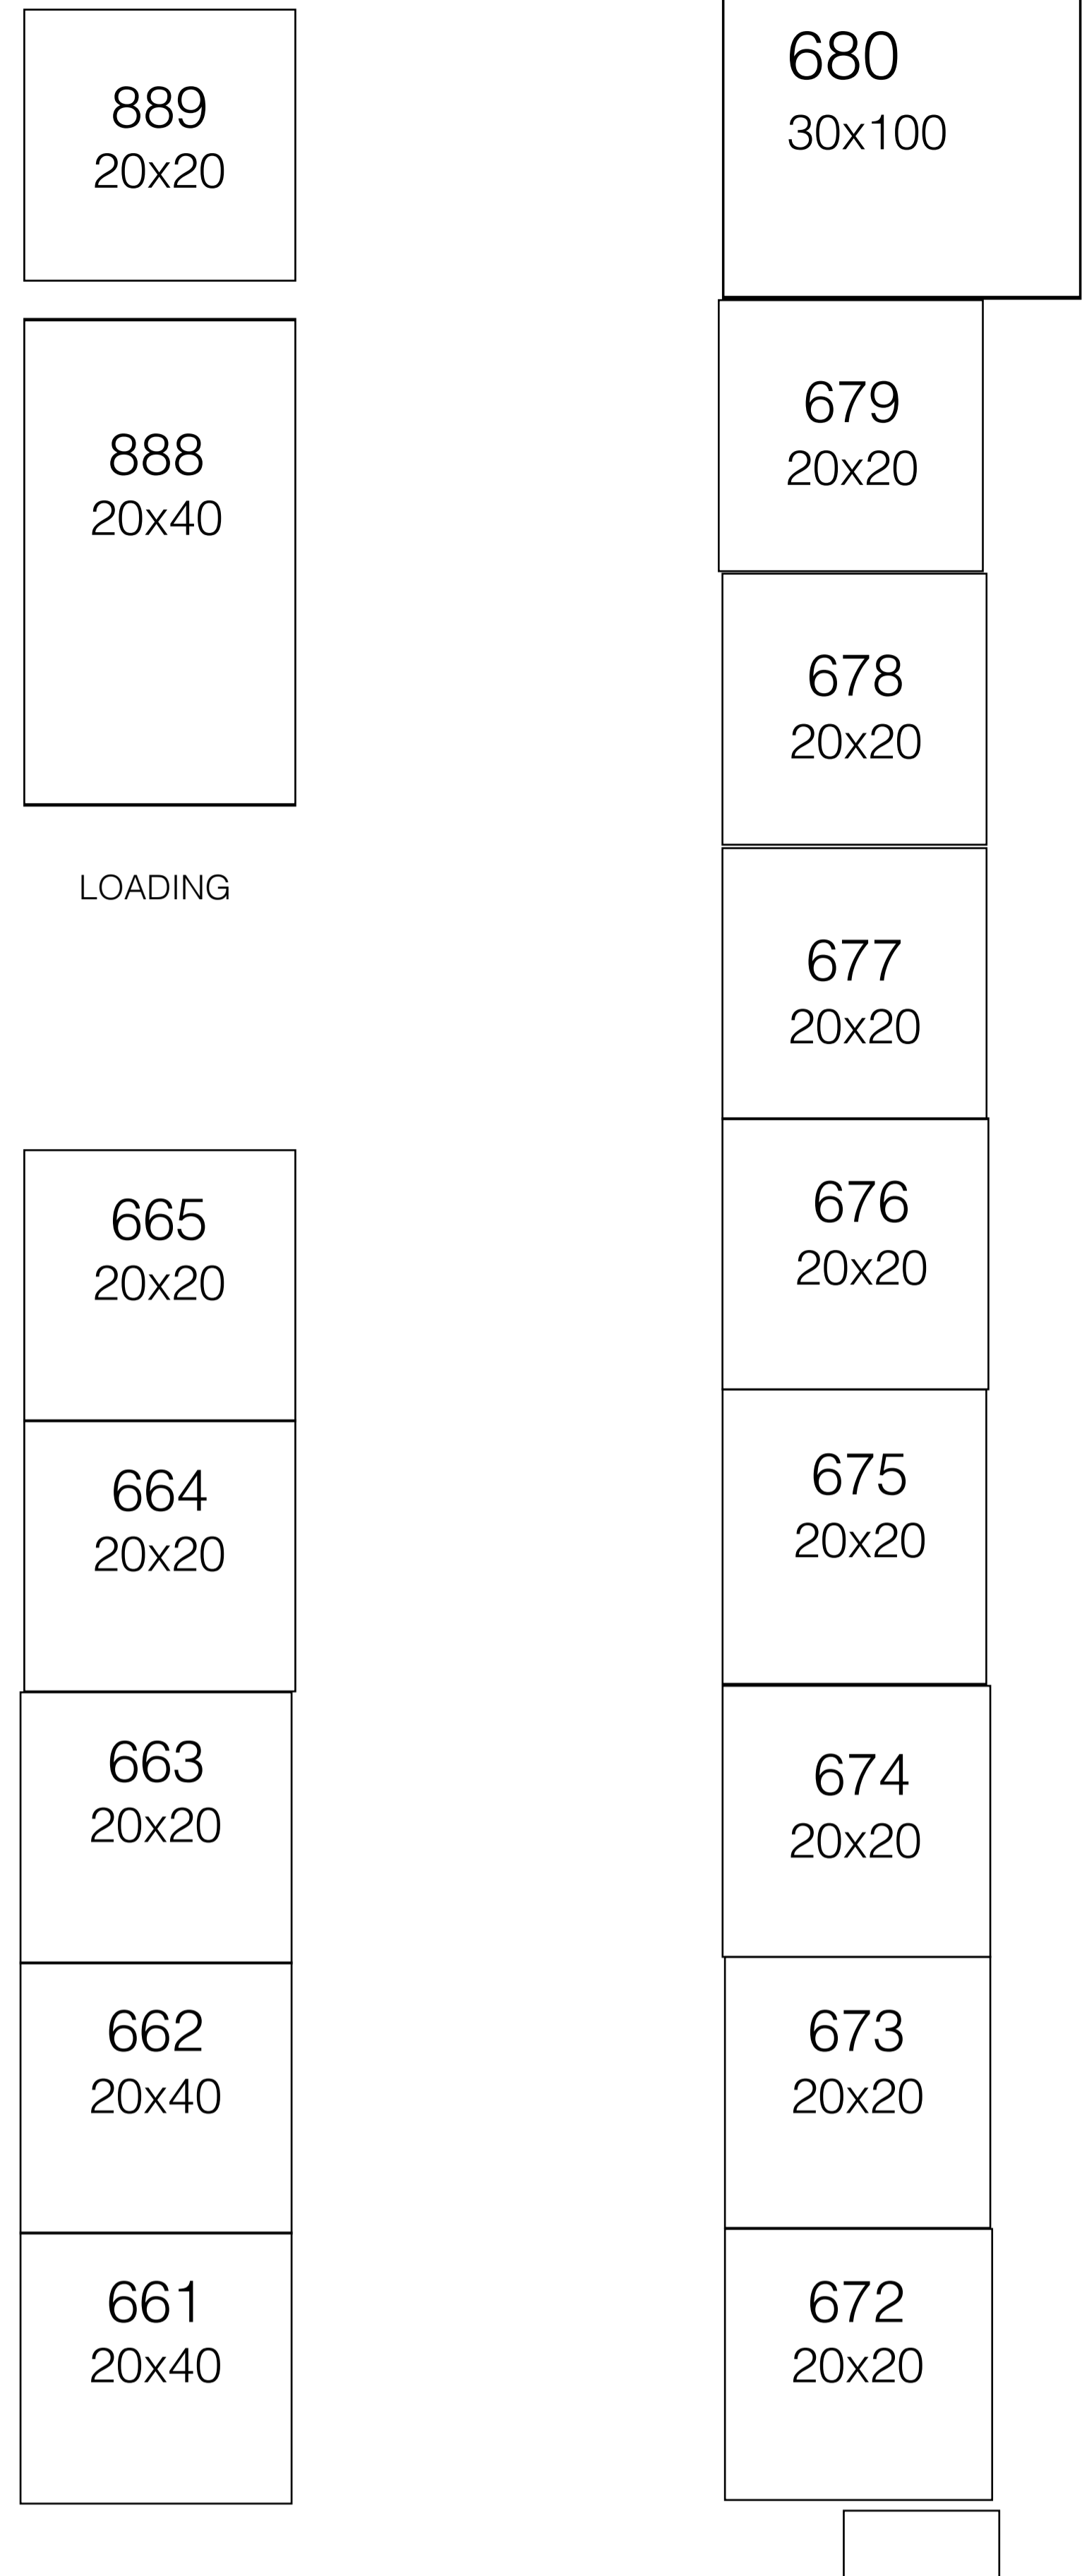

**MAIN ENTRANCE
PAVILION 2025**

Pueblo
GEM & MINERAL SHOW

T 1

T 2

LOADING

← TO MAIN ENTRANCE OF PROPERTY

ENTRANCE