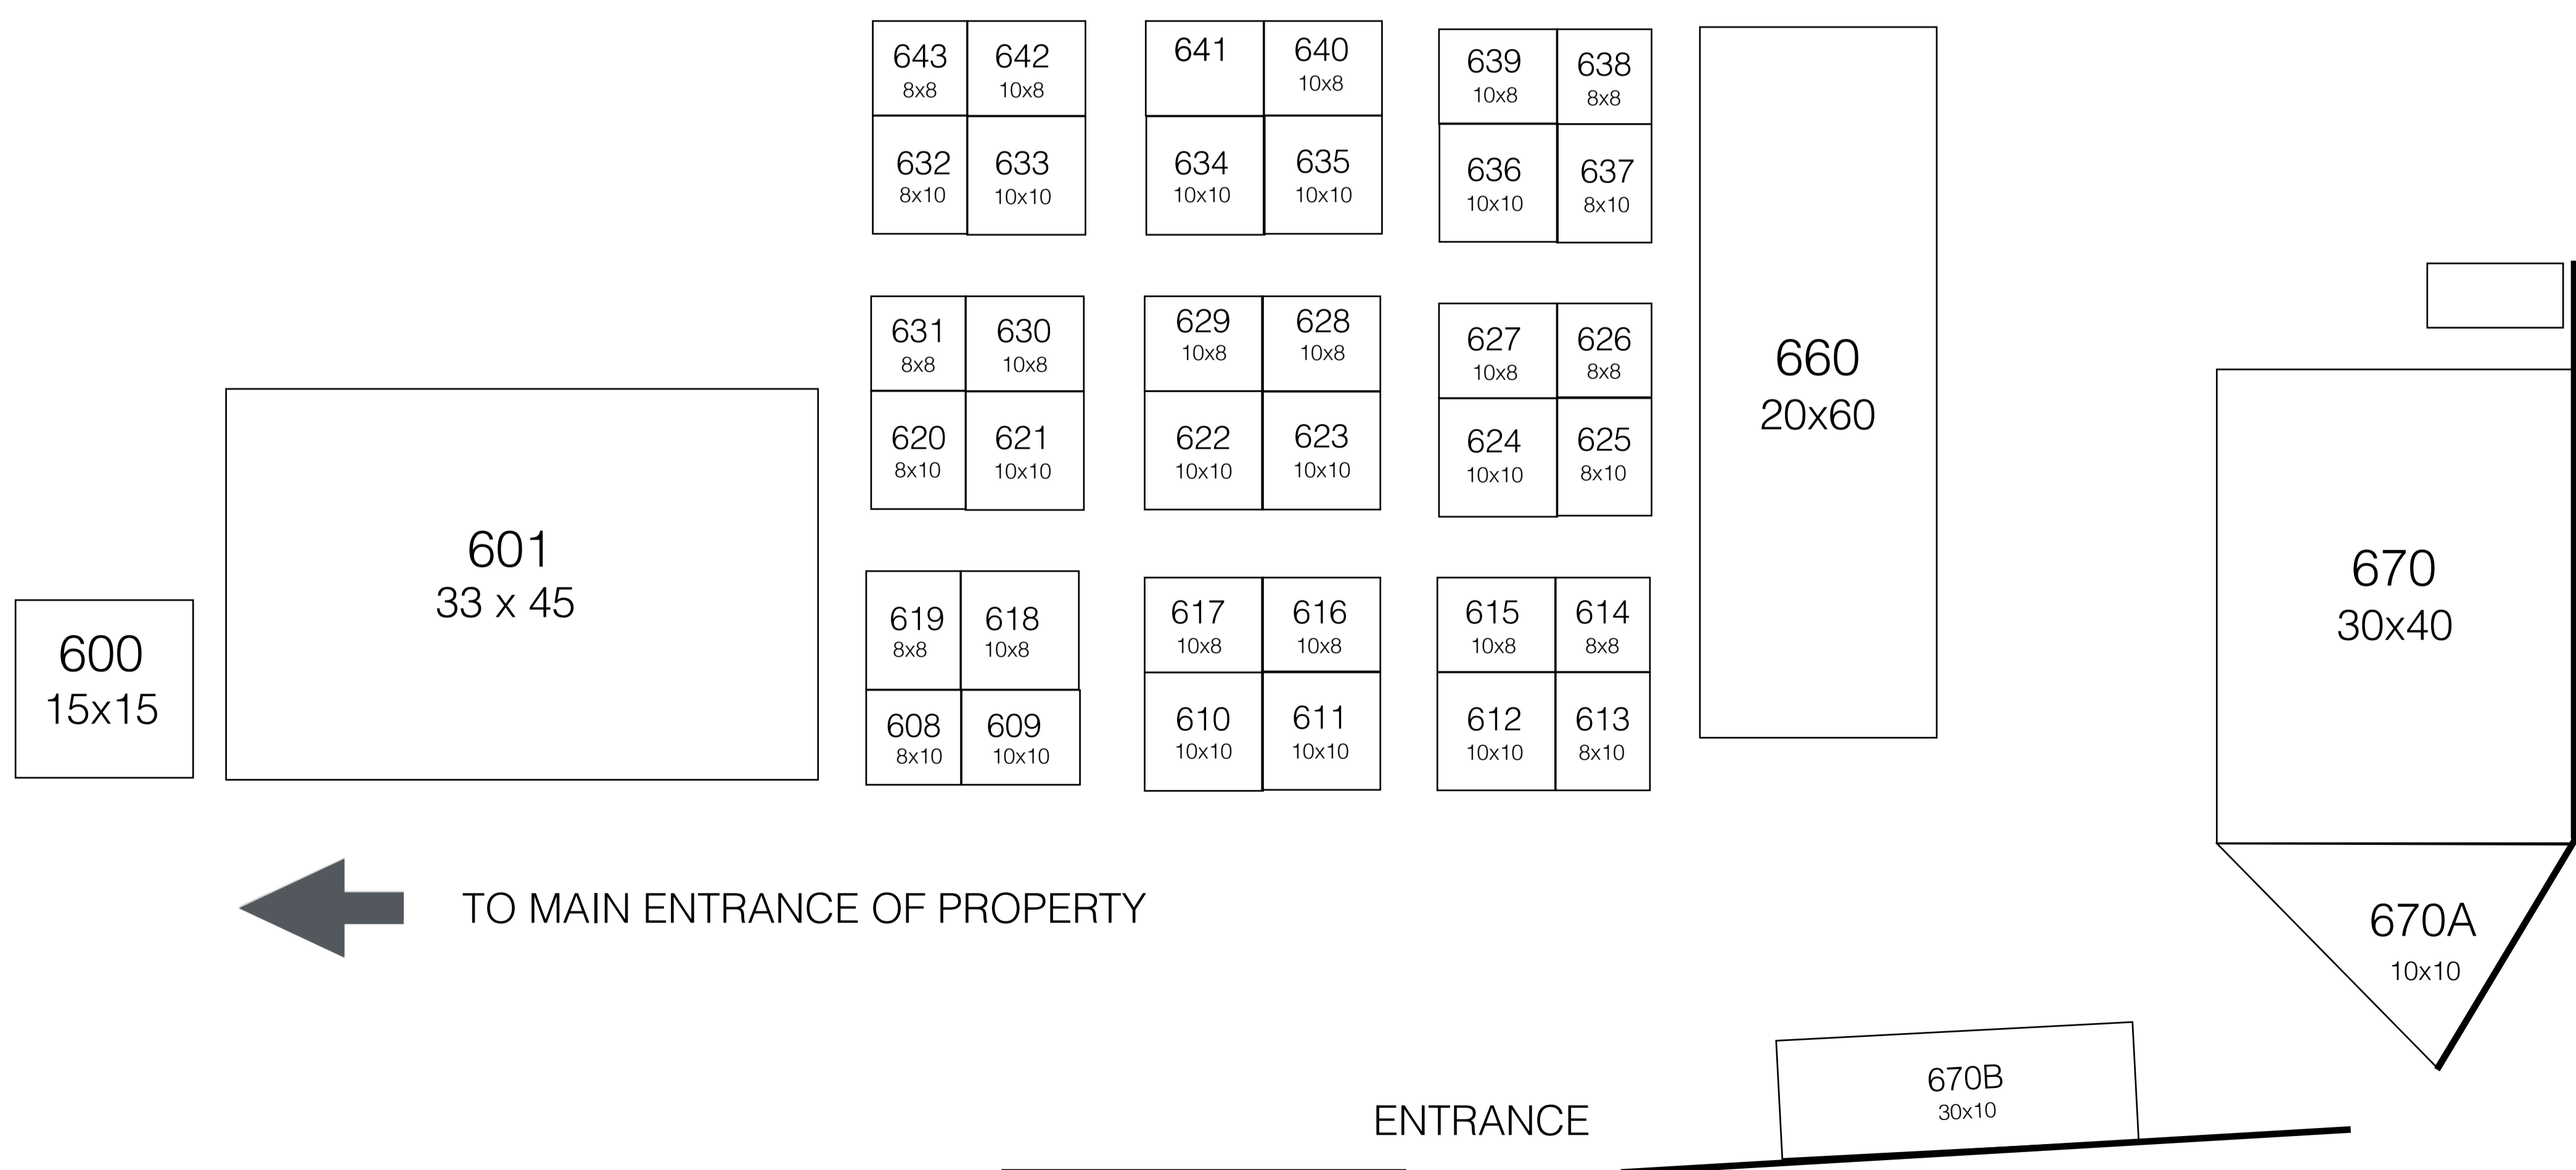

**MAIN ENTRANCE
PAVILION 2025**

Pueblo
GEM & MINERAL SHOW

T 1

T 2

LOADING

← TO MAIN ENTRANCE OF PROPERTY

ENTRANCE