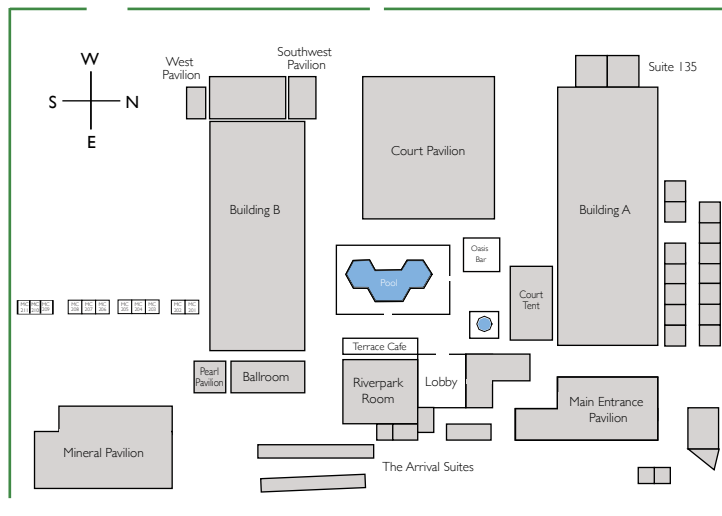

Jan 26 - Feb 7 2023

Mineral Canopies

MC 211	MC 210	MC 209
--------	--------	--------

MC 208	MC 207	MC 206
--------	--------	--------

MC 205	MC 204	MC 203
--------	--------	--------

MC 202	MC 201
--------	--------

The Mineral Canopies features 12 tents and has some of the finest mineral specimens in Tucson. Located West of the Mineral Pavilions The Mineral Canopies are highly visible, and a prime destination for our show's mineral specimen buyers.