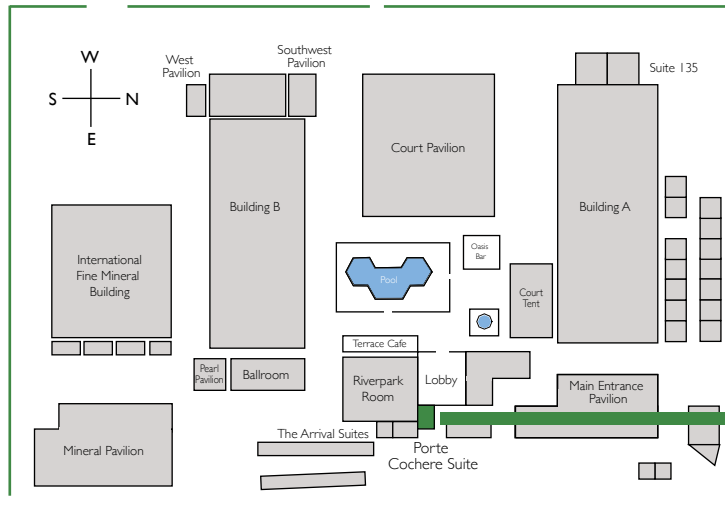

Pueblo
GEM & MINERAL SHOW

February 1 - February 13, 2019

Porte Cochere Suite

The Porte Cochere Suite is a clear sided and heated 10' x 20' tent located at the entrance to the show, adjacent to the central and valet parking kiosks. Buyers see it on their way into the show. A great location!