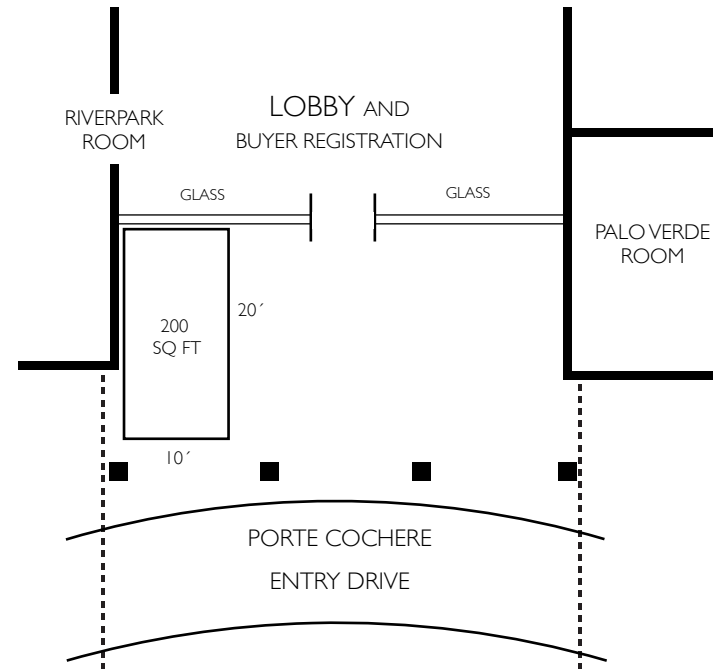

Pueblo
GEM & MINERAL SHOW

February 1 - February 13, 2019

Porte Cochere Suite

The Porte Cochere Suite is a clear sided and heated 10' x 20' tent located at the entrance to the show, adjacent to the central and valet parking kiosks. Buyers see it on their way into the show. A great location!