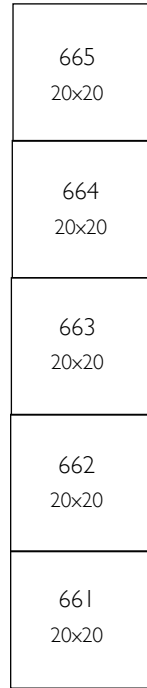

LOADING ONLY