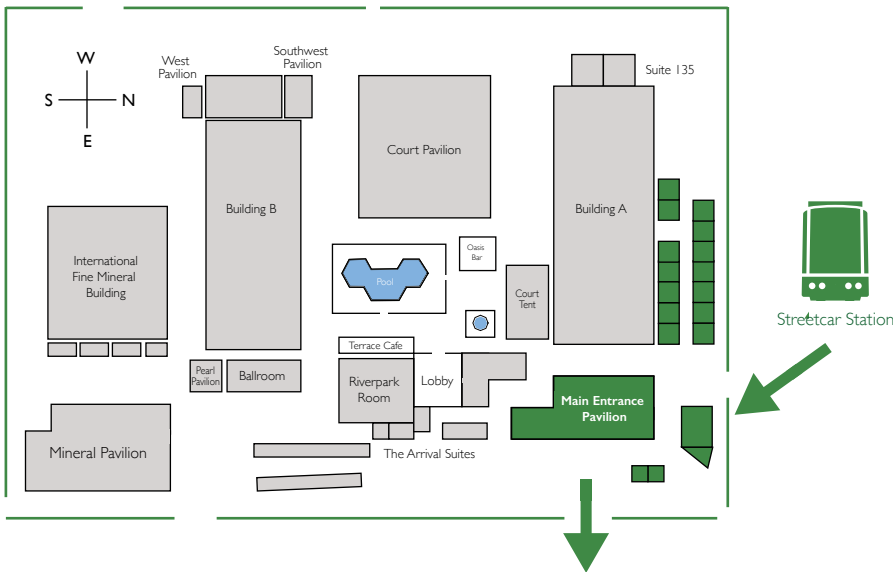

February 1 - February 13, 2019

Main Entrance Pavilion

The Main Entrance Pavilion is an open air structure with a carpeted wood floor, with dealers engaged in wholesale and retail business. The pavilion faces the street and is the first destination for many of our show's buyers.

LOADING ONLY

LOADING ONLY