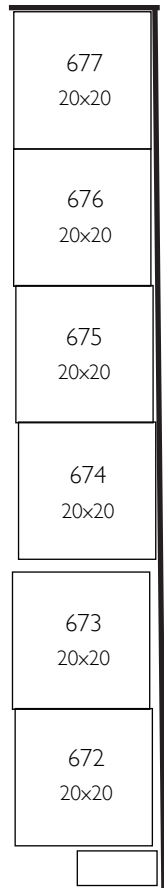

LOADING ONLY