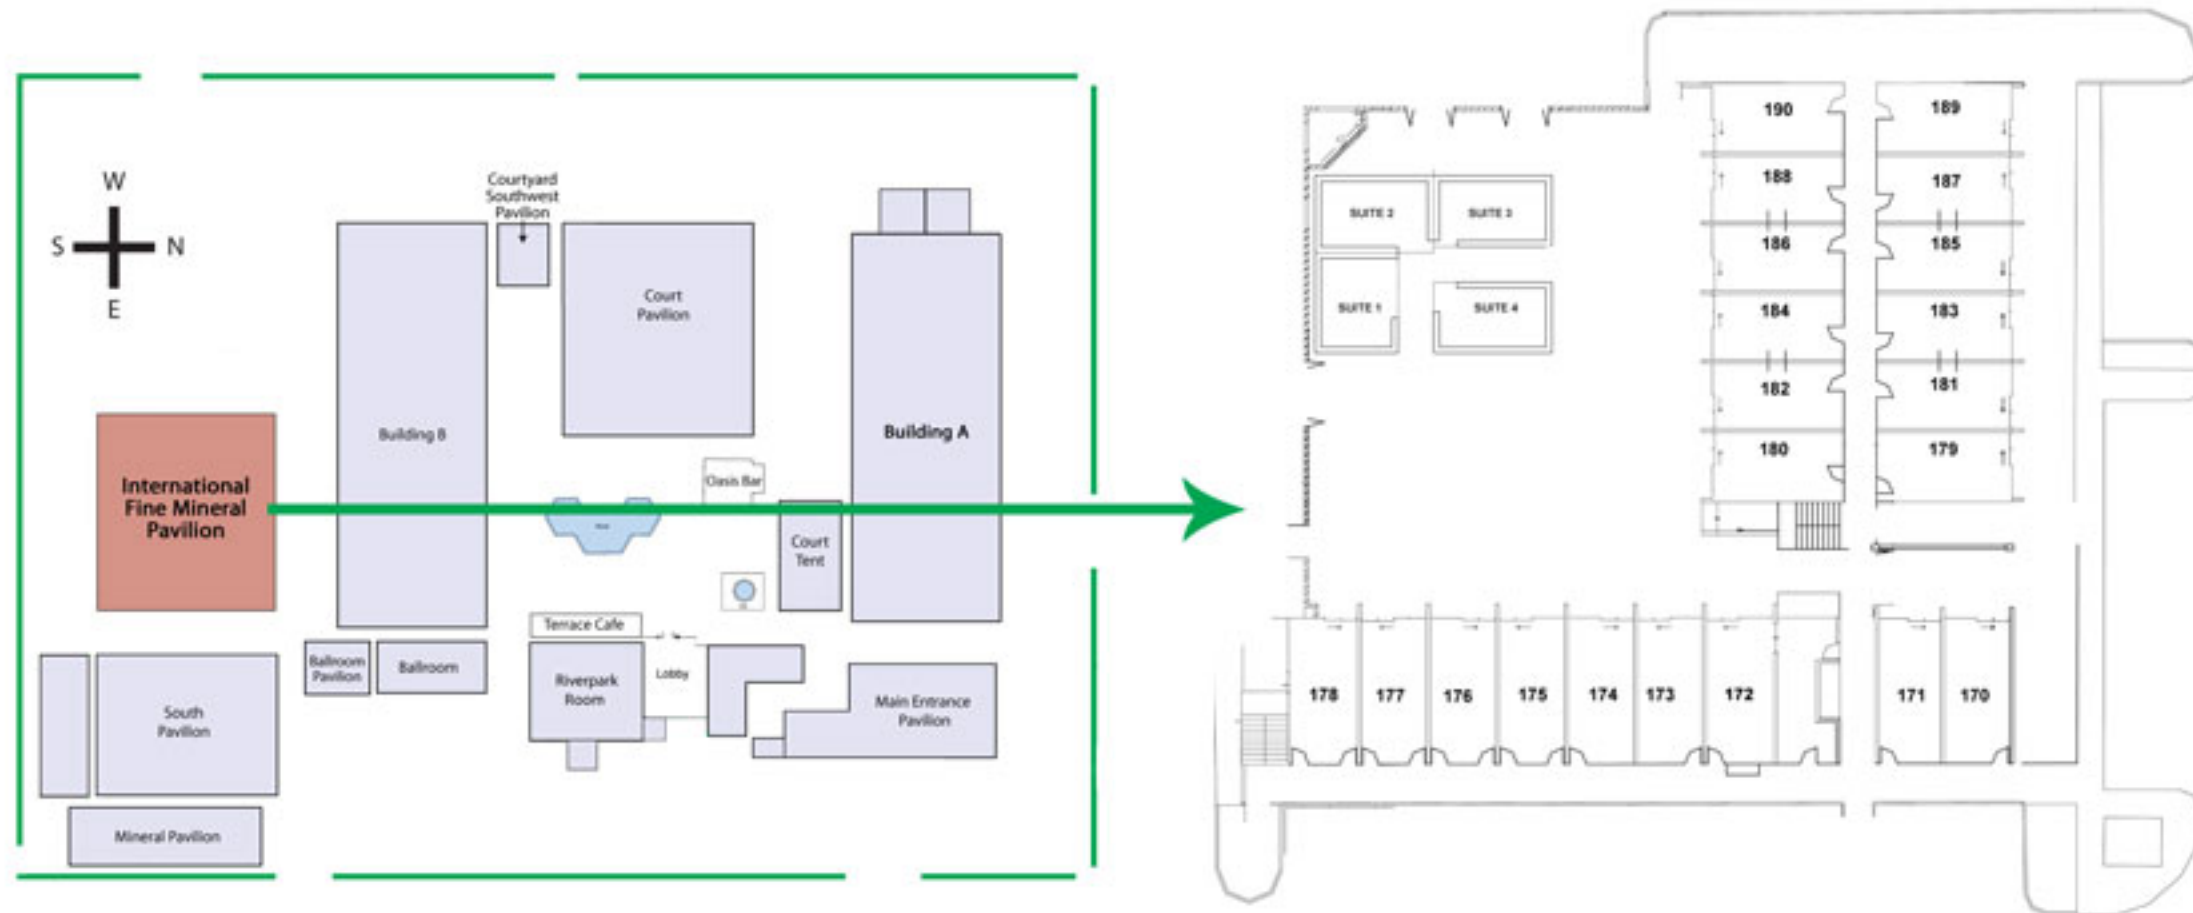

Pueblo Gem & Mineral Show

YOUR OUTDOOR OASIS  IN TUCSON

February 2 - February 14, 2013

International Fine Mineral Building

The International Fine Mineral Building features 21 First Floor exhibit rooms and 4 suites displaying some of the finest mineral specimens in Tucson. Located just west of the South Pavilion and south of the Pearl Pavilion, the International Fine Mineral Building is highly visible and a prime destination for our show's mineral specimen buyers.